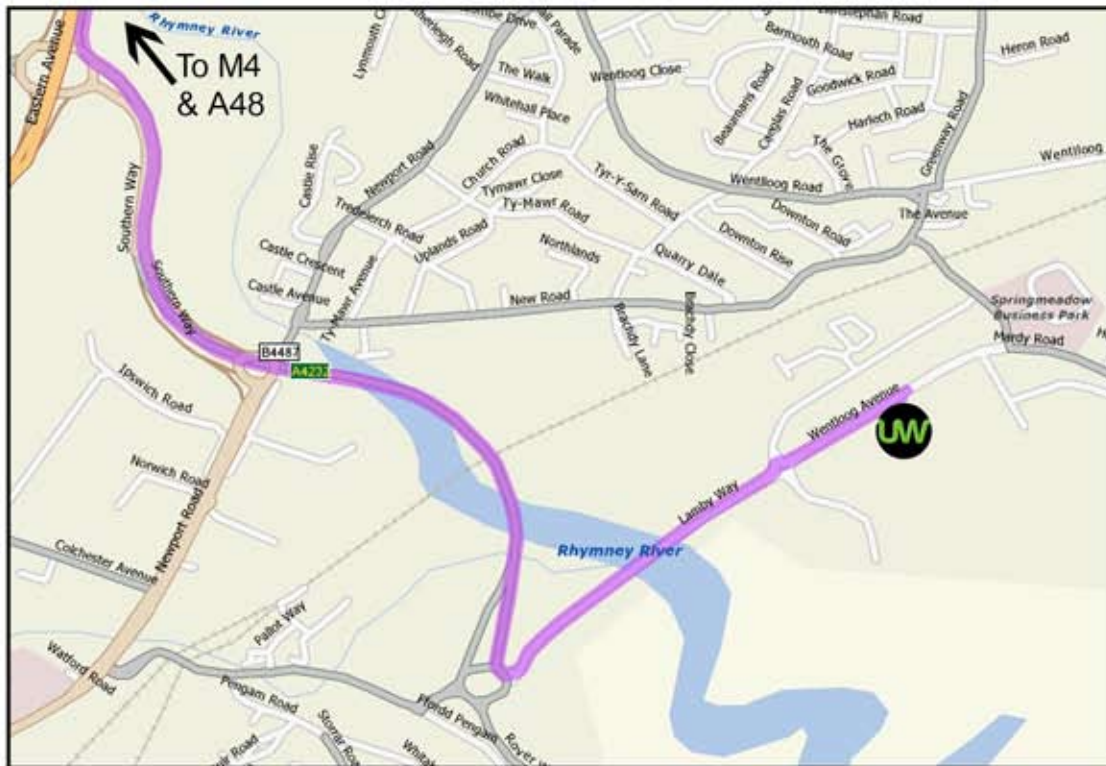

How to find us

From the East

From the East:

Leave the M4 at Junction 29, Cardiff (E&S)/Caerdydd (DN&D)

Follow the motorway A48(M) for 2.2miles

Follow the motorway until it merges with the A48 Eastern Avenue for 2.4 miles

Exit A48 (Cardiff Docks/Llanedeyrn) onto Southern Way (A4161) for 0.4 miles

Keep right at the fork to go on to A4232 for 0.8 miles

Enter next roundabout and take 1st exit onto Lamby Way for 0.4 miles

Enter next roundabout and take 2nd exit onto Wentloog Avenue for 0.2 miles

Enter Eastgate Business Park on right

Ultrawave reception is in the first unit on the right hand side

As this is a new development we recommend that visitors using Satellite Navigation use "Wentloog Avenue" rather than "CF3 2EY" as their reference point.

From the West:

- Leave the M4 at Junction 30, Cardiff (E)/Caerdydd (DN)
- Take the second exit at the roundabout onto A4232
- Continue straight ahead at the next roundabout for 1 mile
- At the next roundabout take the second exit onto Eastern Avenue (A48) for 1.5 miles
- Exit A48 (Cardiff Docks/Llanedeyrn) onto Southern Way (A4161) for 0.4 miles
- Keep right at the fork to go on to A4232 for 0.8 miles
- Enter next roundabout and take 1st exit onto Lamby Way for 0.4 miles
- Enter next roundabout and take 2nd exit onto Wentloog Avenue for 0.2 miles
- Enter Eastgate Business Park on right
- Ultrawave reception is in the first unit on the right hand side