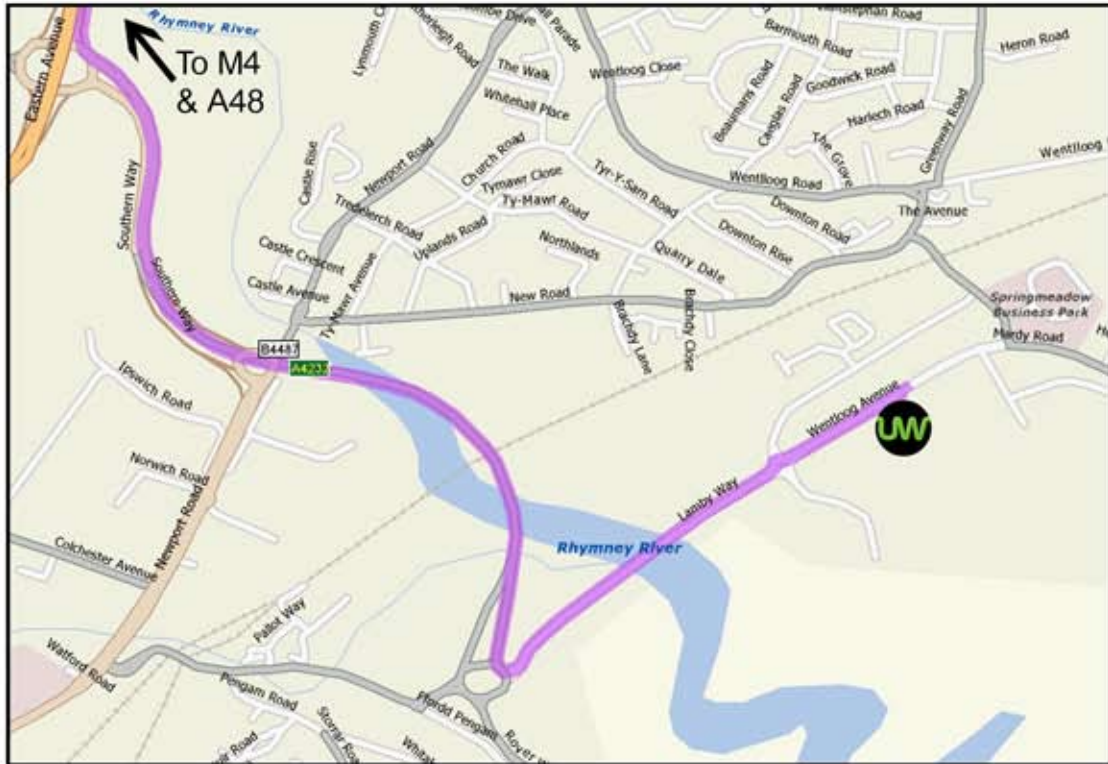

How to find us

From the East

From the East:

Leave the M4 at Junction 29, Cardiff (E&S)/Caerdydd (DN&D)

Follow the motorway A48(M) for 2.2miles

Follow the motorway until it merges with the A48 Eastern Avenue for 2.4 miles

Exit A48 (Cardiff Docks/Llanedeyrn) onto Southern Way (A4161) for 0.4 miles

Keep right at the fork to go on to A4232 for 0.8 miles

Enter next roundabout and take 1st exit onto Lamby Way for 0.4 miles

Enter next roundabout and take 2nd exit onto Wentloog Avenue for 0.2 miles

Enter Eastgate Business Park on right

Ultrawave reception is in the first unit on the right hand side

As this is a new development we recommend that visitors using Satellite Navigation use "Wentloog Avenue" rather than "CF3 2EY" as their reference point.

From the West:

- Leave the M4 at Junction 30, Cardiff (E)/Caerdydd (DN)
- Take the second exit at the roundabout onto A4232
- Continue straight ahead at the next roundabout for 1 mile
- At the next roundabout take the second exit onto Eastern Avenue (A48) for 1.5 miles
- Exit A48 (Cardiff Docks/Llanedeyrn) onto Southern Way (A4161) for 0.4 miles
- Keep right at the fork to go on to A4232 for 0.8 miles
- Enter next roundabout and take 1st exit onto Lamby Way for 0.4 miles
- Enter next roundabout and take 2nd exit onto Wentloog Avenue for 0.2 miles
- Enter Eastgate Business Park on right
- Ultrawave reception is in the first unit on the right hand side